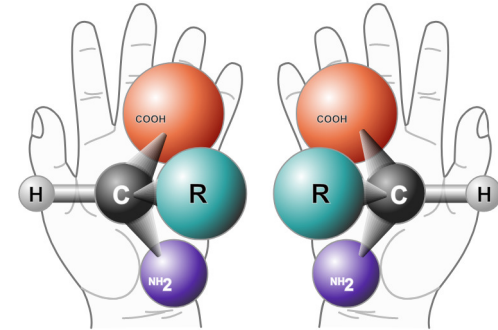

6:00 pm - doors open
6:30 pm - refreshments
7:00 pm - speaker
8:00 pm - Q&A

Tuesday, Sept. 15, 2020
DVC Ministry Center
25W560 Geneva Rd.
Carol Stream, IL

6:30 pm - doors open
6:45 pm - refreshments
7:00 pm - speaker
8:00 pm - Q&A

No charge—donations accepted
MidwestCreationFellowship.org

Midwest Creation Fellowship

Is God 'Left-Handed'?

With Dr. Kenneth Funk

The unsolved mystery of the chemistry and geometry of amino acids and proteins solved after hundreds of years of secular research. Understand the scientific evidence of your unique "handedness" that clearly demonstrates your creation by our amazing Creator and the reason you are not an accident of time and chance.