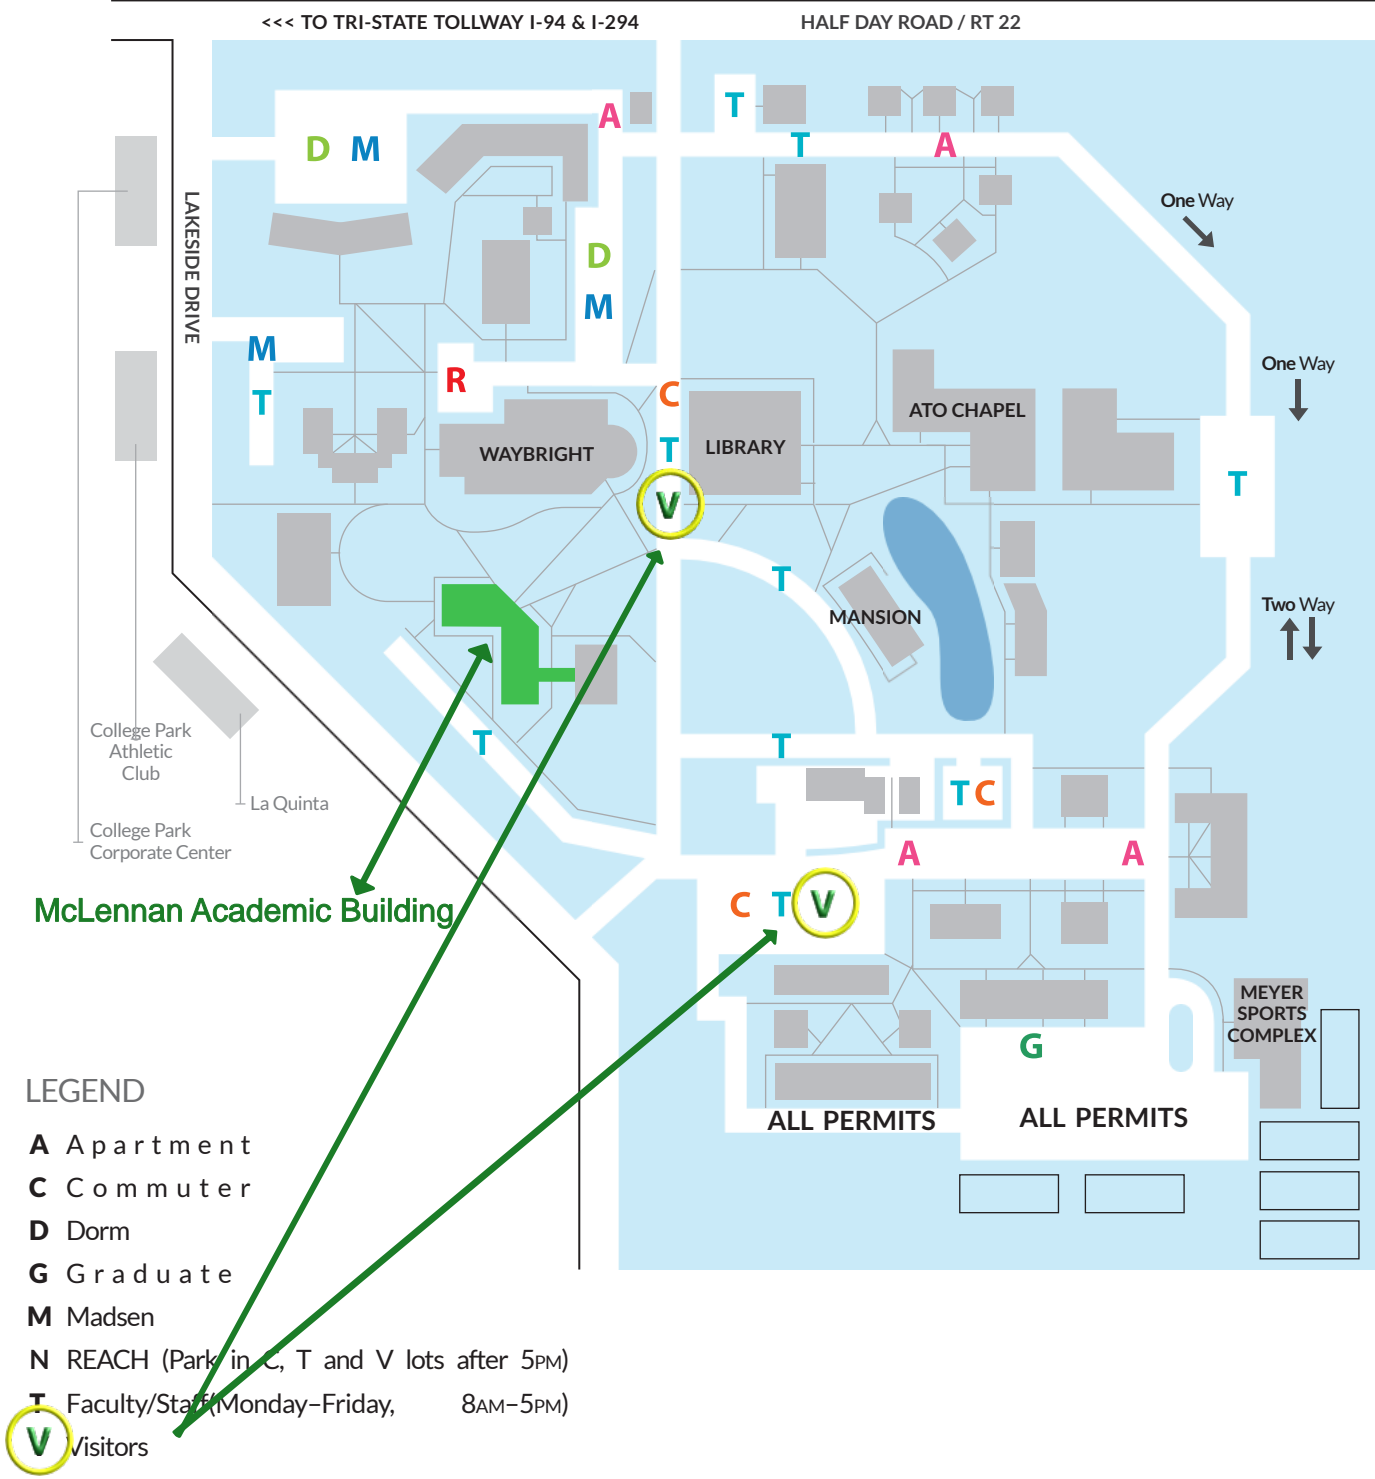

PARKING MAP

TRINITY INTERNATIONAL UNIVERSITY / Deerfield, IL

McLennan Academic Building

LEGEND

- A** Apartment
- C** Commuter
- D** Dorm
- G** Graduate
- M** Madsen
- N** REACH (Park in C, T and V lots after 5PM)
- T** Faculty/Staff (Monday-Friday, 8AM-5PM)
- V** Visitors

R Restricted to University Vehicles Only

- Open Parking in C, D, G and T lots Friday 5PM-Sunday 5PM
- Madsen lot always restricted to "M & T" permits
- Winter parking rules in effect December 1- April 1