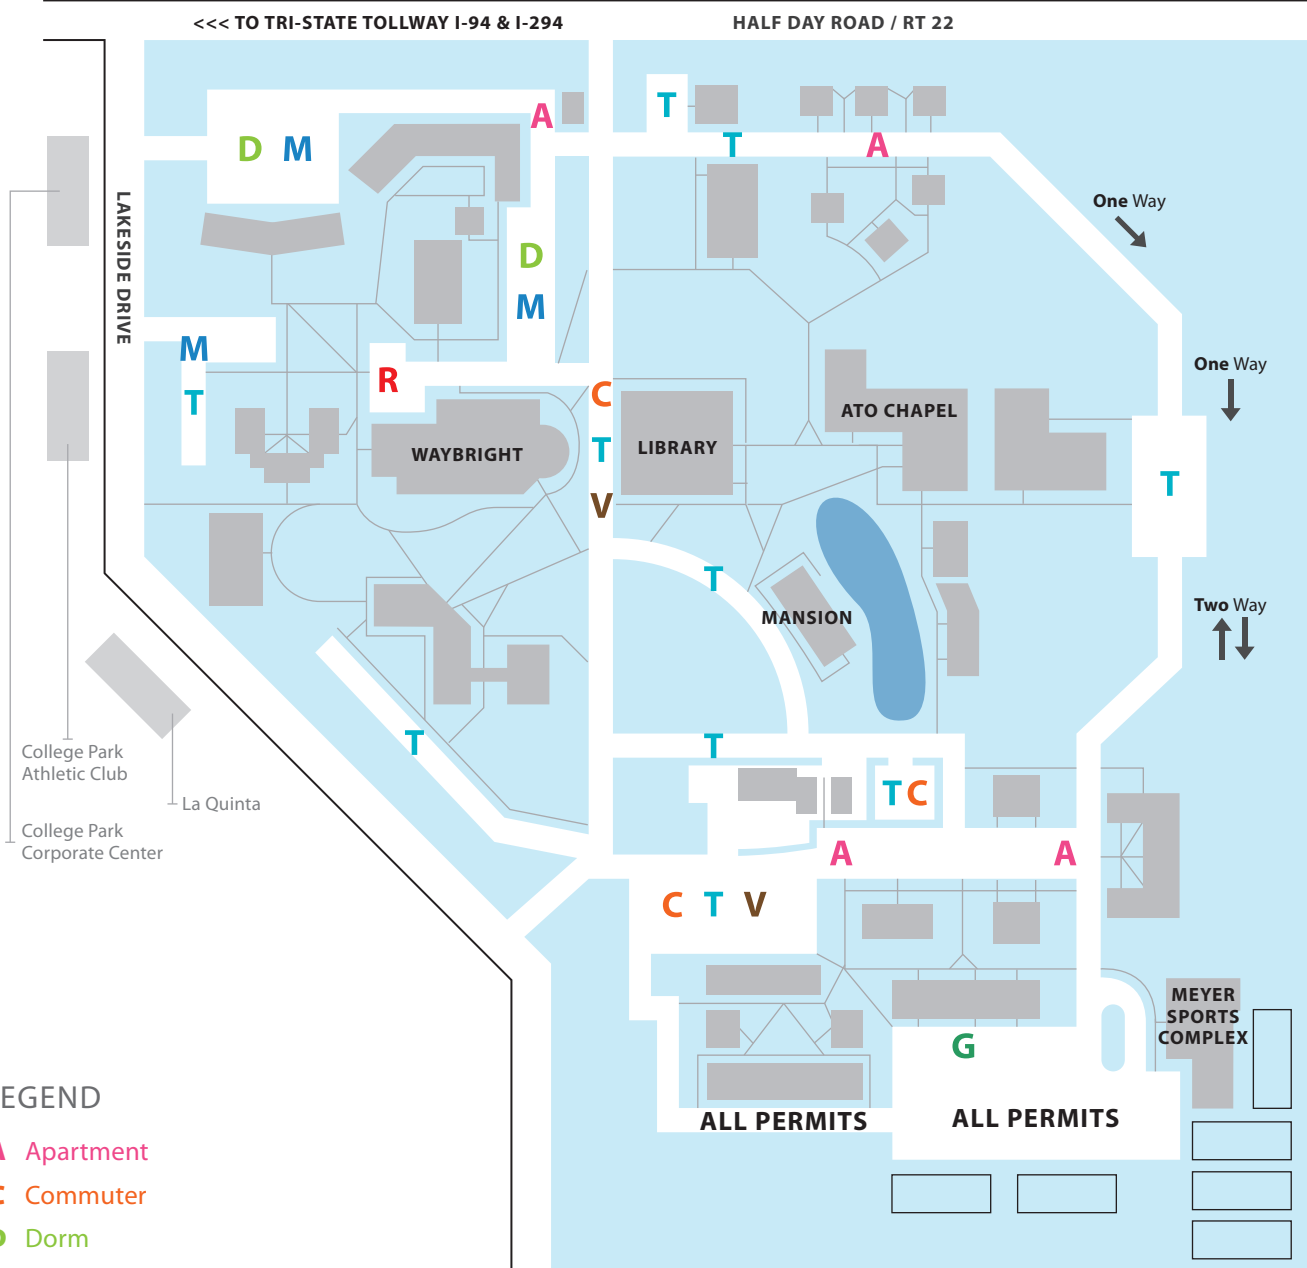

PARKING MAP

TRINITY INTERNATIONAL UNIVERSITY / Deerfield, IL

LEGEND

- A** Apartment
- C** Commuter
- D** Dorm
- G** Graduate
- M** Madsen
- N** REACH (Park in C, T and V lots after 5PM)
- T** Faculty/Staff (Monday–Friday, 8AM–5PM)
- V** Visitors

R Restricted to University Vehicles Only

- Open Parking in C, D, G and T lots Friday 5PM–Sunday 5PM
- Madsen lot always restricted to “M & T” permits
- Winter parking rules in effect December 1- April 1